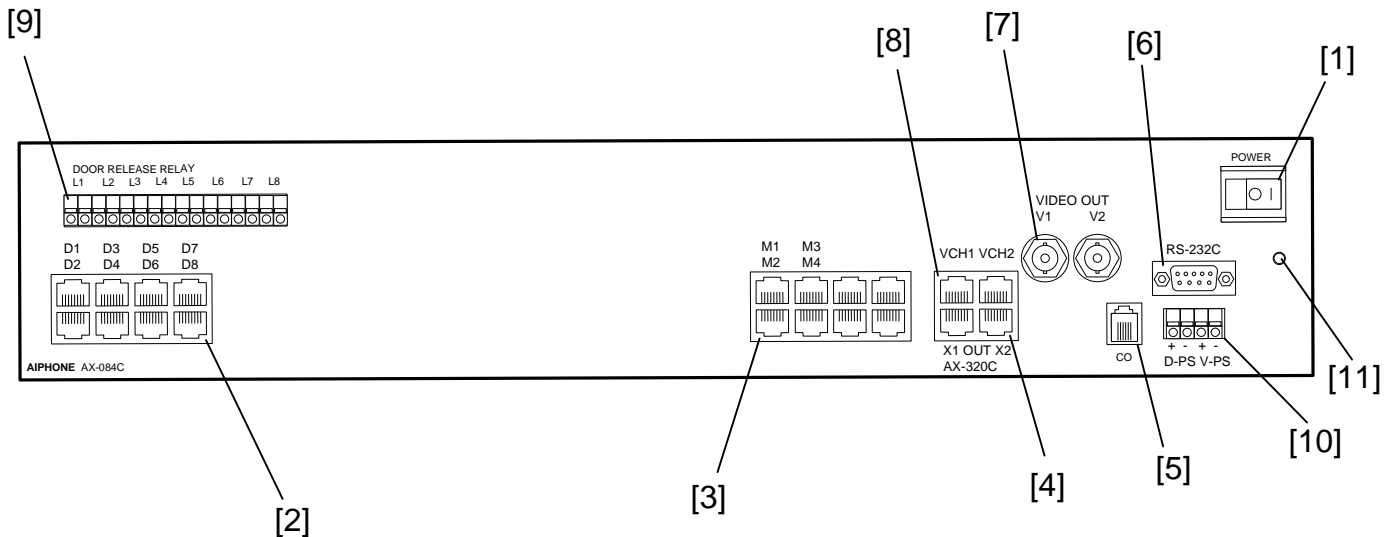

AX-084C

Central Exchange Unit for AX Series

FEATURE CALL-OUTS:

FEATURE CALL-OUT DEFINITIONS:

- [1] Power switch
- [2] Door station ports
- [3] Master station ports
- [4] Add-on exchange unit port
- [5] CO line port (Viking K-1900-5 auto dialer required)
- [6] Setting/log port
- [7] Video output ports
- [8] Video output trigger ports
- [9] Door release relay ports (L1 corresponds to door station D1, L2 to door station D2, etc.)
- [10] Power supply ports
- [11] Power/Communications error display LE

PACKAGE CONTENTS:

- [1] AX-084C Exchange Unit
- [2] Mounting screws
- [3] Rack/Wall mounting brackets
- [4] Installation CD, including set-up software program and instruction manual
- [5] Mounting screws (for 19-inch rack mounting)
- [6] USB to serial programming cable with driver
- [7] QuikStart guide

SPECIFICATIONS:

- Power Source: 24V DC, 2A. PS-2420UL (x2)
  (1 for audio-only system, 2 for audio/video system)
- Current Consumption: Video(Max) 0.62A, Audio(Max) 0.65A
- Door Release Contact: 24V AC/DC, 500mA
- Mounting: Desk, wall, or 19: EIA rack with supplied brackets
- Wiring: RJ45 plugs for CAT-5e homerun wire runs from each master and door/sub 2 Conductor wire from PS-2420UL to power input terminals
- CO Line Port: RJ11 for Viking K-1900-5 programmable auto-dialer
- Housing: Metal
- Color: Black
- Operating Temp: 32 – 104° F (0 ~ 40° C)
- Dimensions: 3-7/16" x 1' 6-7/8" x 1' 1-3/16"
  (88 x 480 x 335 mm)
- Weight: 10.35 lbs (4,700g)